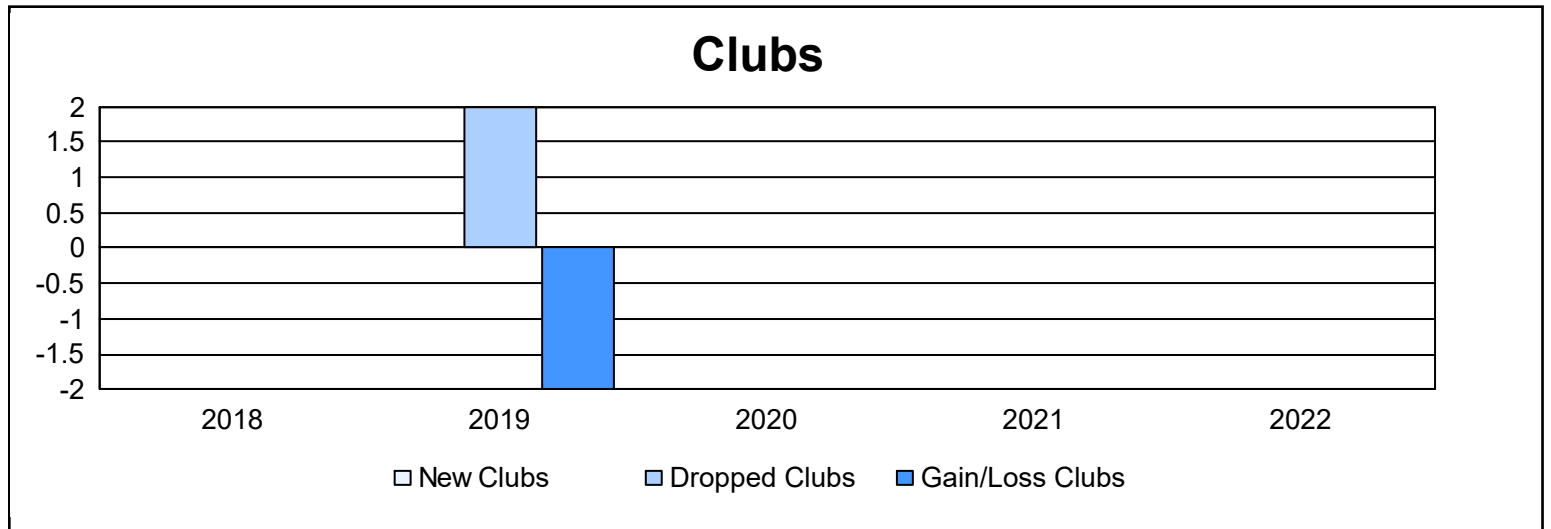

Year	New Clubs	Dropped Clubs	Gain/ Loss Clubs	New Members	Charter Members	Reinstate Members	Transfer Members	Total Member Added	Total Members Dropped	Gain/ Loss Members
2017-2018	0	0	0	176	0	7	1	184	235	-51
2018-2019	0	2	-2	139	0	3	5	147	263	-116
2019-2020	0	0	0	167	0	3	2	172	191	-19
2020-2021	0	0	0	104	0	4	0	108	206	-98
2021-2022	0	0	0	100	0	1	2	103	156	-53
<b>Average</b>	<b>0</b>	<b>0</b>	<b>0</b>	<b>137</b>	<b>0</b>	<b>4</b>	<b>2</b>	<b>143</b>	<b>210</b>	<b>-67</b>

### Membership Composition June 2022 Cumulative