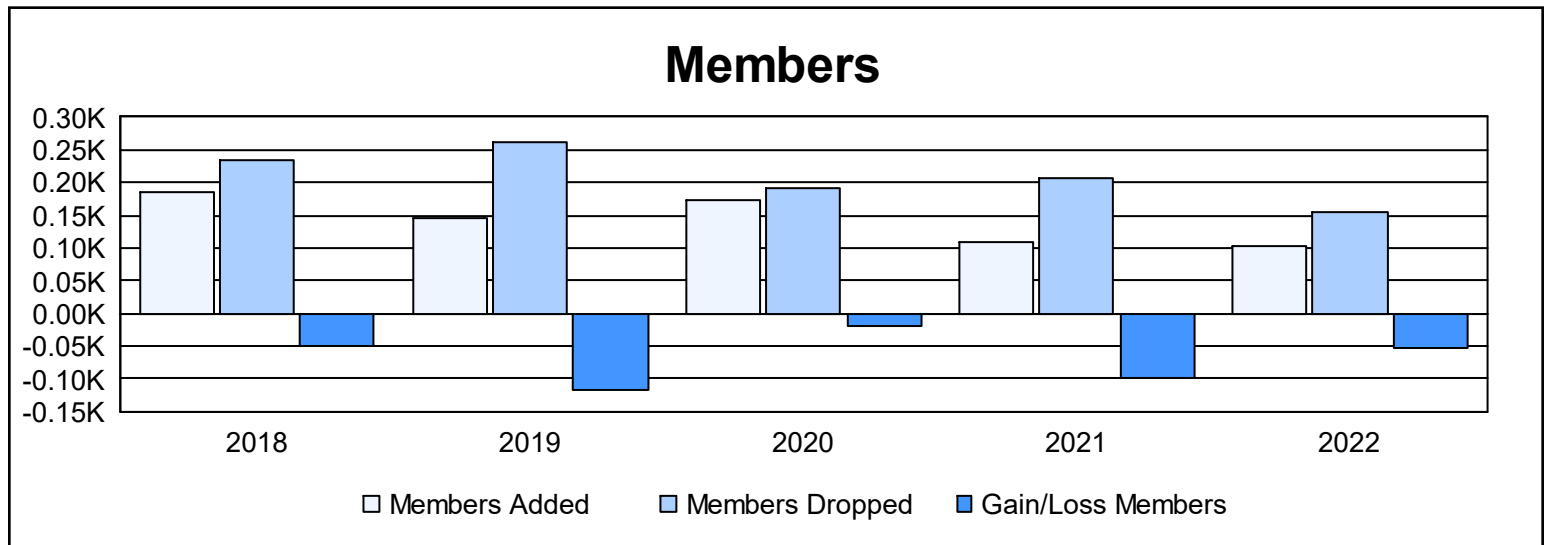

Year	New Clubs	Dropped Clubs	Gain/ Loss Clubs	New Members	Charter Members	Reinstate Members	Transfer Members	Total Member Added	Total Members Dropped	Gain/ Loss Members
2017-2018	0	0	0	176	0	7	1	184	235	-51
2018-2019	0	2	-2	139	0	3	5	147	263	-116
2019-2020	0	0	0	167	0	3	2	172	191	-19
2020-2021	0	0	0	104	0	4	0	108	206	-98
2021-2022	0	0	0	100	0	1	2	103	156	-53
<b>Average</b>	<b>0</b>	<b>0</b>	<b>0</b>	<b>137</b>	<b>0</b>	<b>4</b>	<b>2</b>	<b>143</b>	<b>210</b>	<b>-67</b>

### Membership Composition June 2022 Cumulative