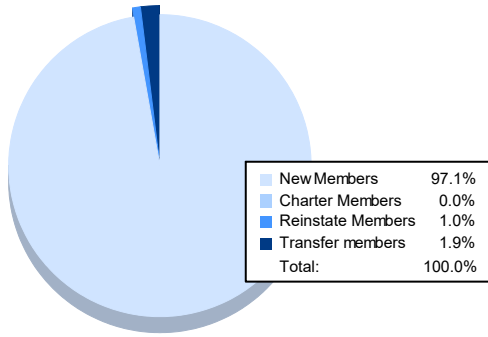

Year	New Clubs	Dropped Clubs	Gain/ Loss Clubs	New Members	Charter Members	Reinstate Members	Transfer Members	Total Member Added	Total Members Dropped	Gain/ Loss Members
2017-2018	0	0	0	176	0	7	1	184	235	-51
2018-2019	0	2	-2	139	0	3	5	147	263	-116
2019-2020	0	0	0	167	0	3	2	172	191	-19
2020-2021	0	0	0	104	0	4	0	108	206	-98
2021-2022	0	0	0	100	0	1	2	103	156	-53
<b>Average</b>	<b>0</b>	<b>0</b>	<b>0</b>	<b>137</b>	<b>0</b>	<b>4</b>	<b>2</b>	<b>143</b>	<b>210</b>	<b>-67</b>

### Membership Composition June 2022 Cumulative